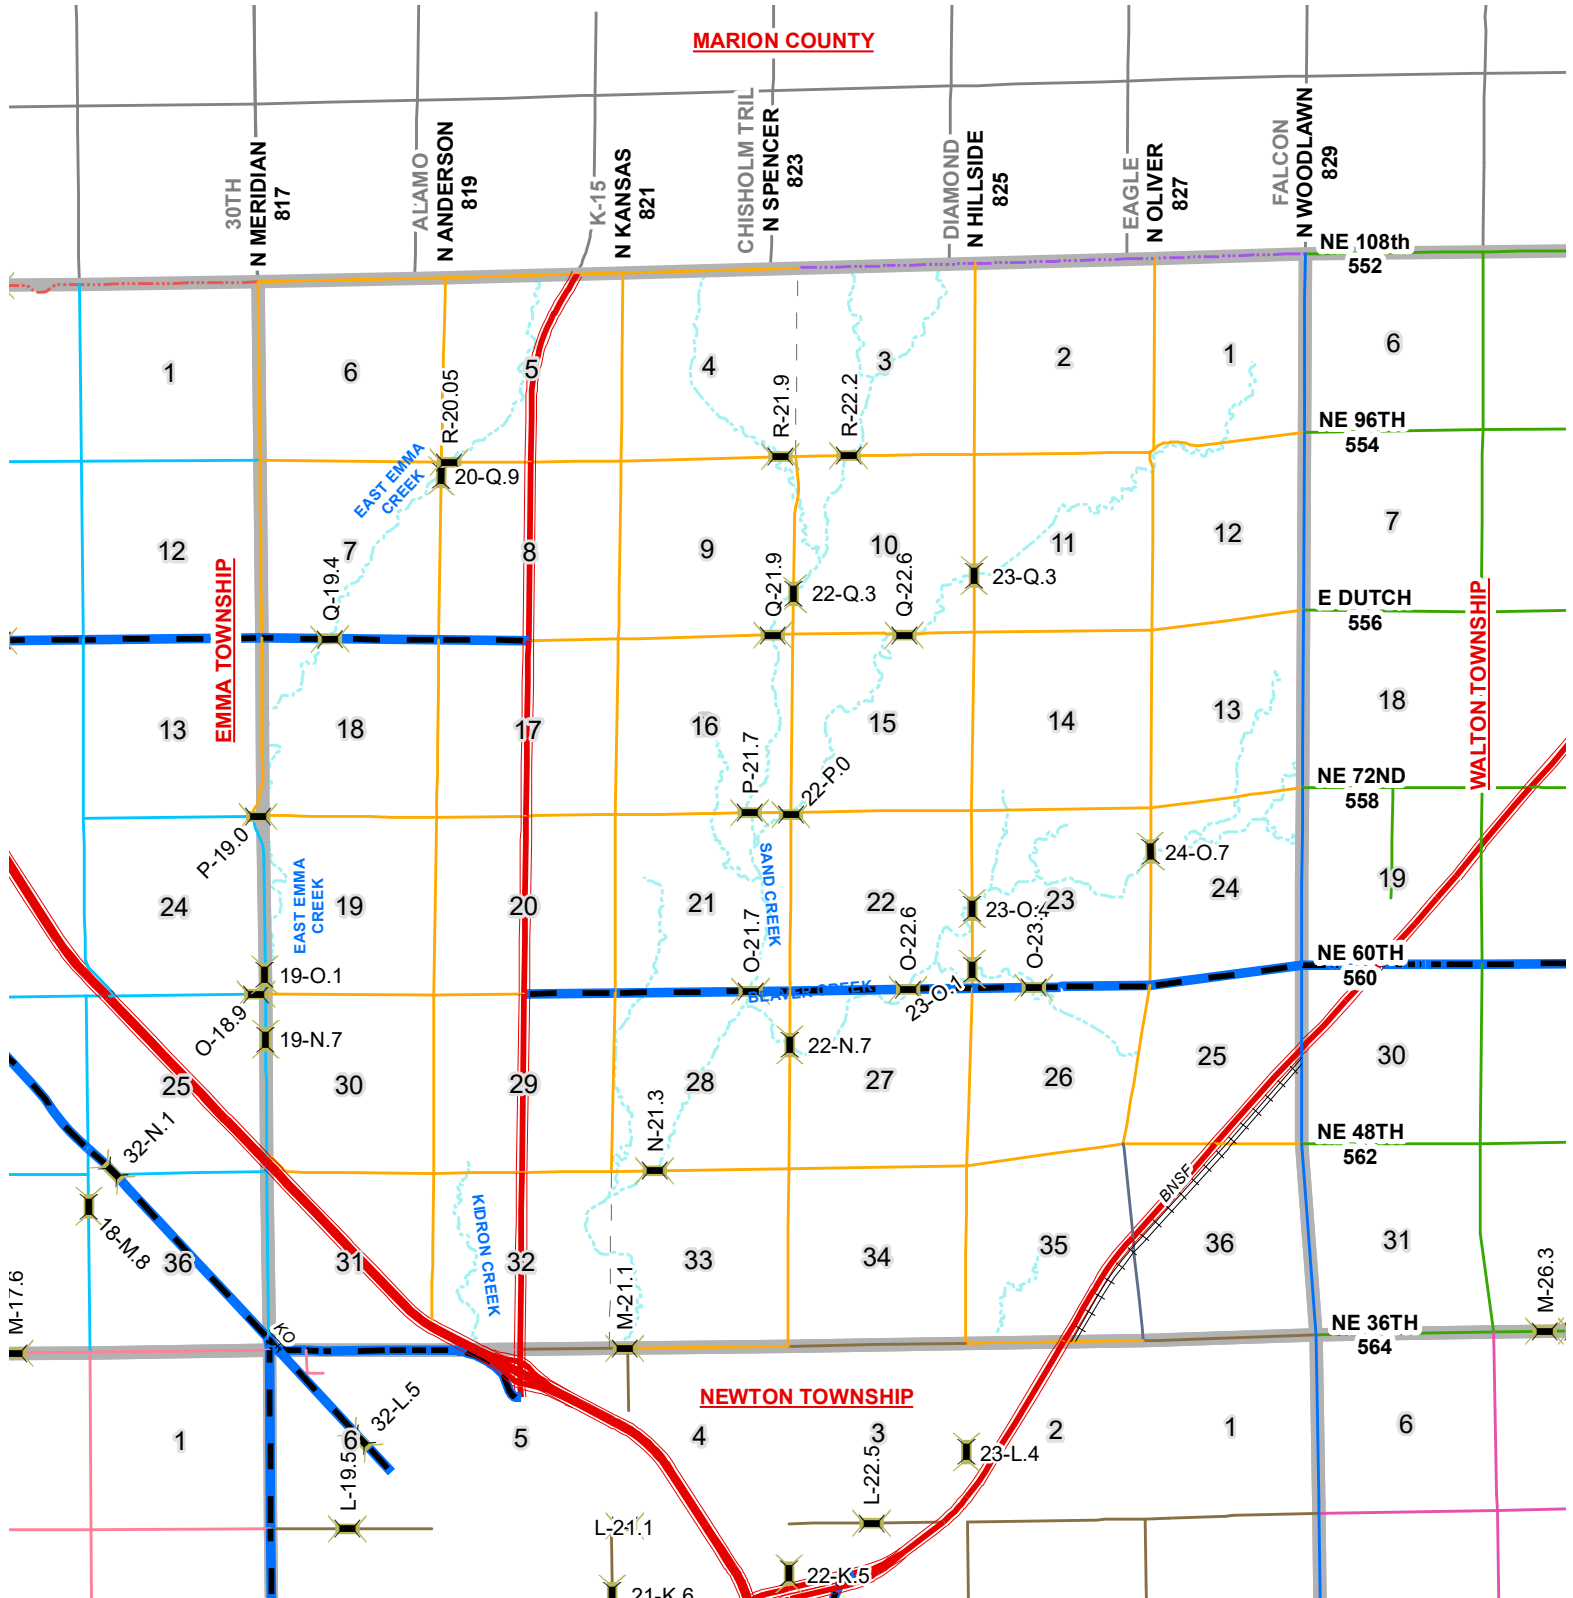

Township 22S Range 01E

Legend

- Bridge # N-27.3
- Harvey County - Unpaved
- Marion County
- Walton Township
- Creeks/Rivers
- Railroad
- Emma Township
- MP-Meridian Township
- Unbuilt
- Surrounding County Roads
- KDOT
- Highland Township
- Newton Township
- Township Boundaries
- Harvey County - Paved
- Macon Township
- Richland Township
- Section Number