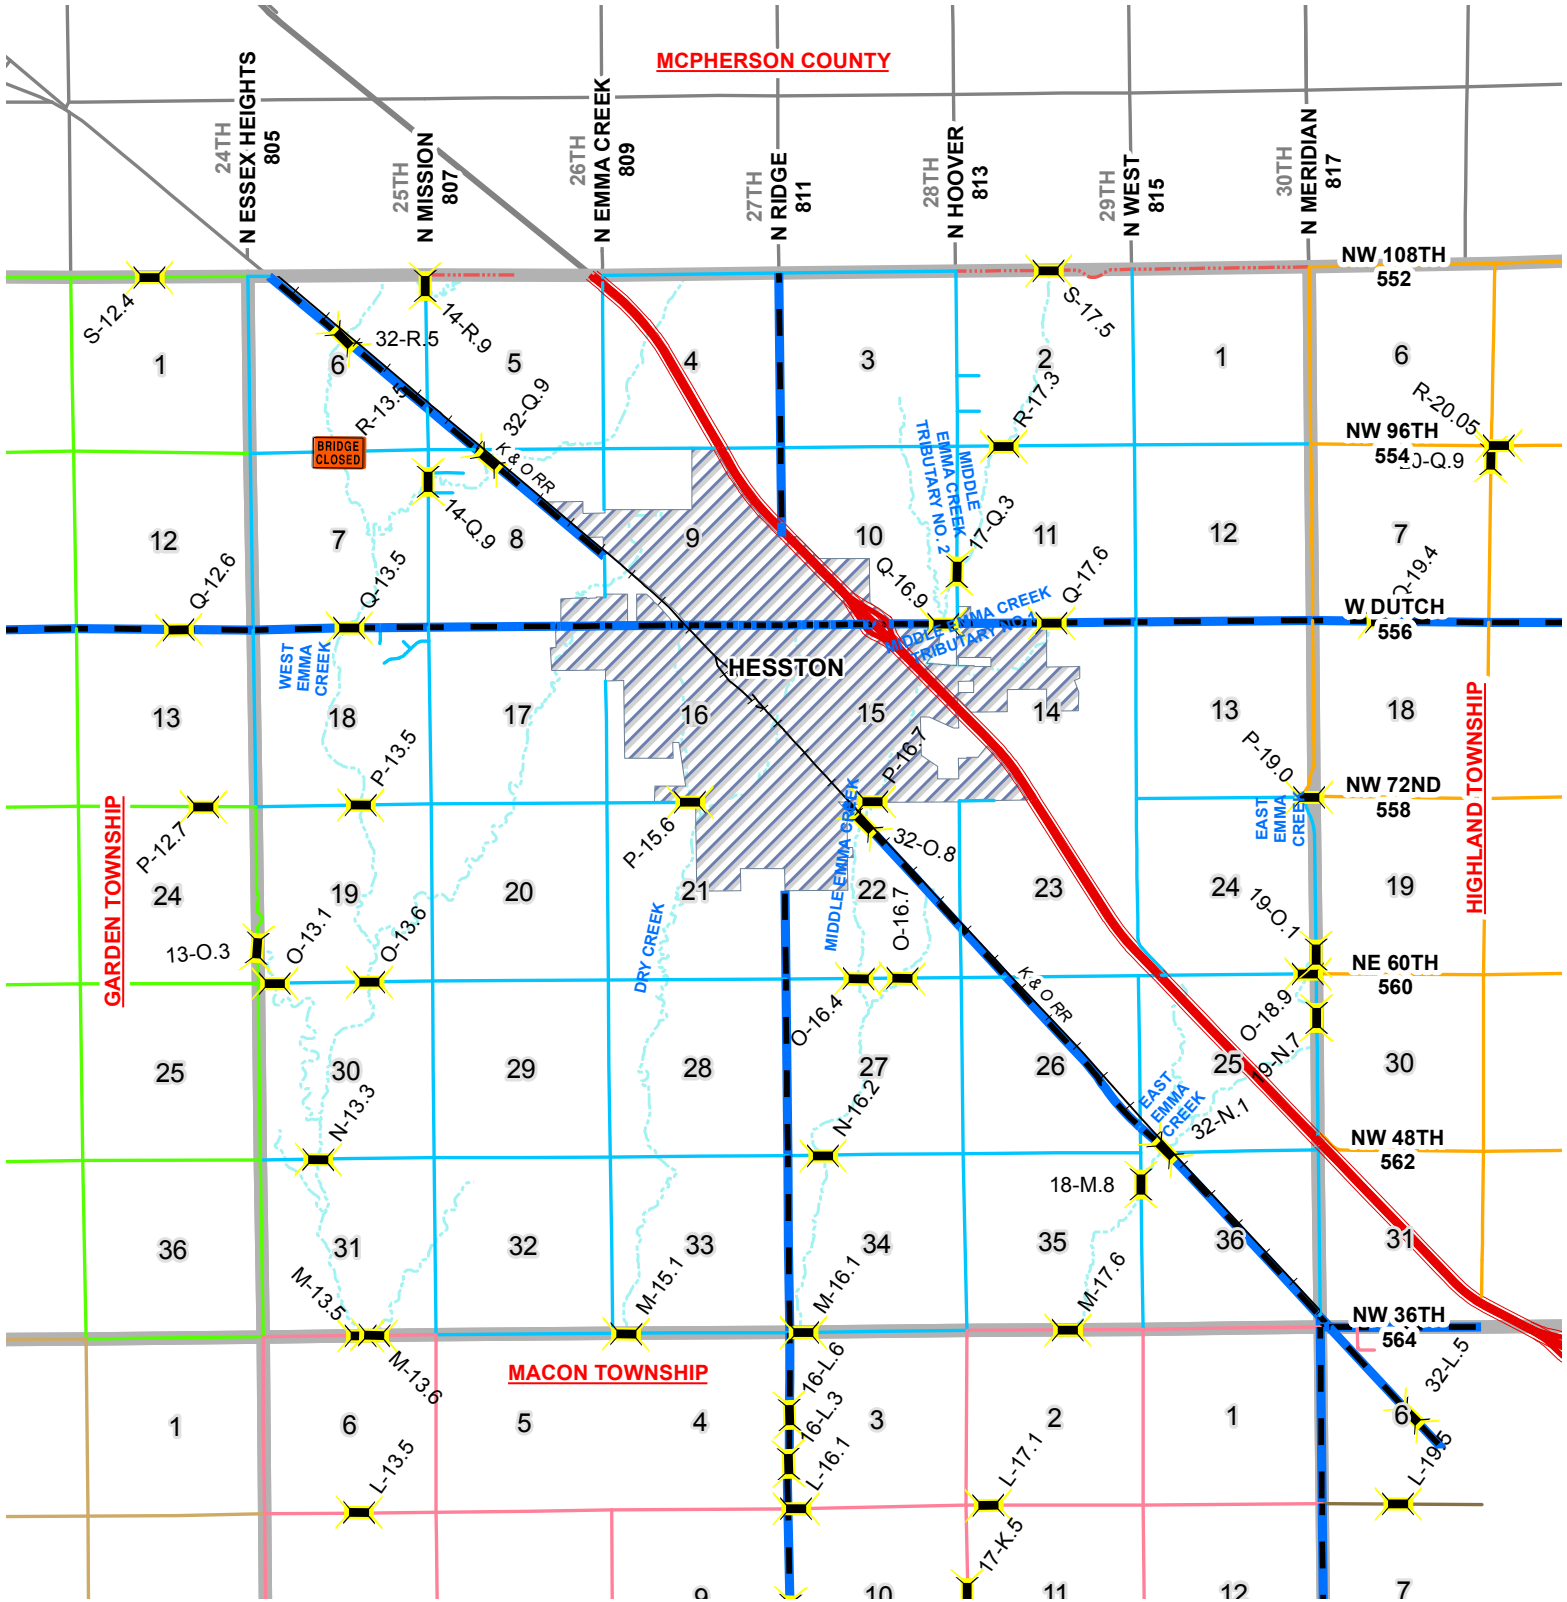

Legend

- +— Railroads
- +— Bridge # N-27.3
- BRIDGE CLOSED
- +— KDOT
- +— Harvey County - Paved
- +— Emma Township
- +— Garden Township
- +— Highland Township
- +— Macon Township
- +— MP-Meridian Township
- +— Township Boundaries
- +— Corporate Limits
- 5 Section Number
- +— Creeks/Rivers
- +— Surrounding County Roads